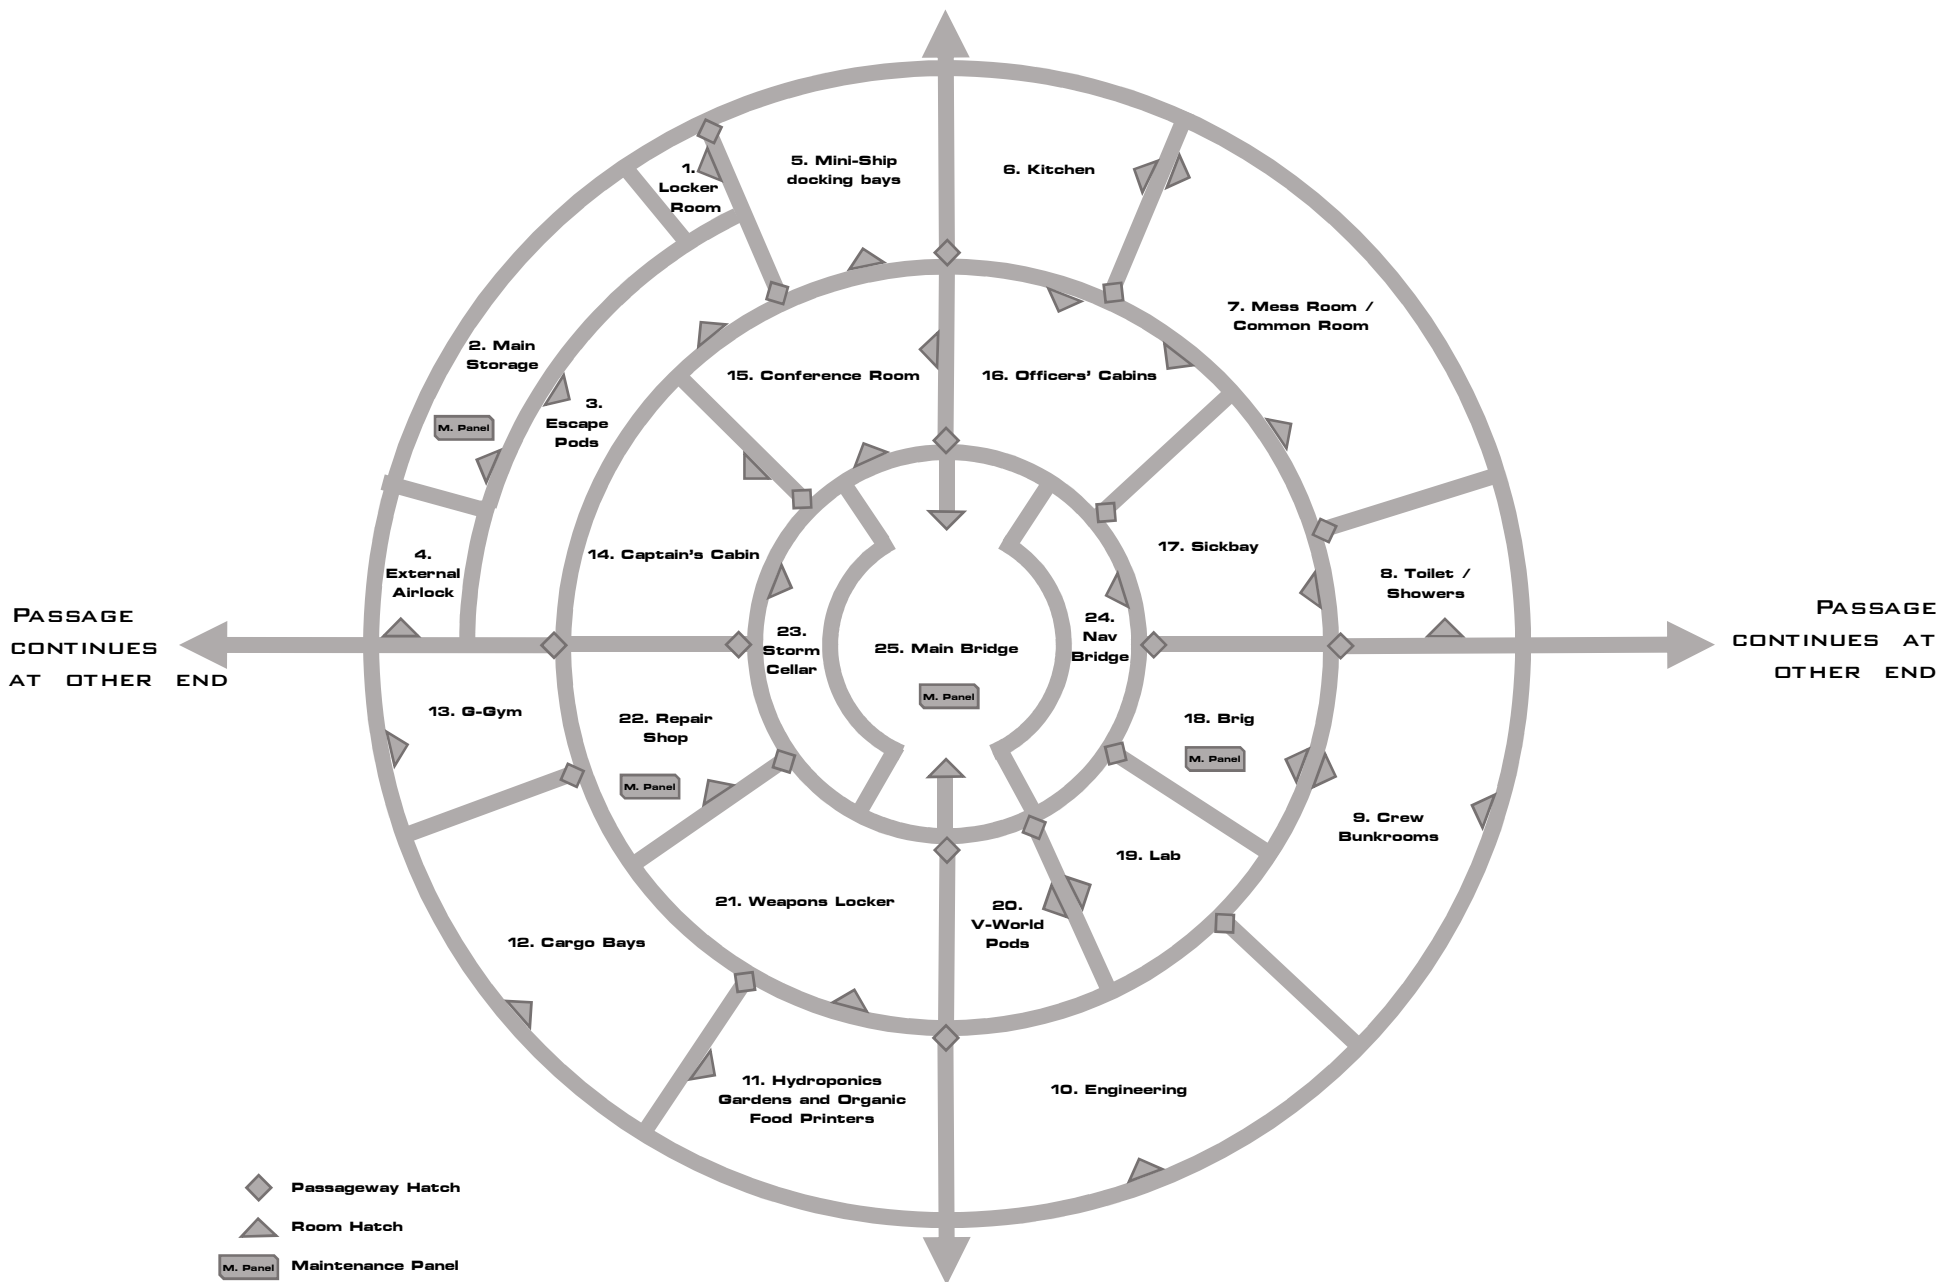

LEGEND

- Settled Star System
- Space Station / Human Outpost
- Uninhabited Star System
- Main Route (Stellar Communication Network)
- Secondary Route
- Dead-end Route
- Secret Route

SEVEN WORLDS

LEGEND

- Settled Star System
- Space Station / Human Outpost
- Uninhabited Star System
- Main Route (Stellar Communication Network)
- Secondary Route
- Dead-end Route
- Secret Route

SEVEN WORLDS

PASSAGE CONTINUES
AT OTHER END

PASSAGE CONTINUES AT OTHER END

PASSAGE CONTINUES AT OTHER END

PASSAGE CONTINUES
AT OTHER END

- ◆ Passageway Hatch
- ▲ Room Hatch
- M. Panel Maintenance Panel

PASSAGE CONTINUES
AT OTHER END

PASSAGE CONTINUES
AT OTHER END

PASSAGE CONTINUES
AT OTHER END

PASSAGE CONTINUES
AT OTHER END

PASSAGE CONTINUES
AT OTHER END

THE PSION PRIDE: COMPUTER SYSTEMS

Main Bridge

of the Battleship *Psion Pride*