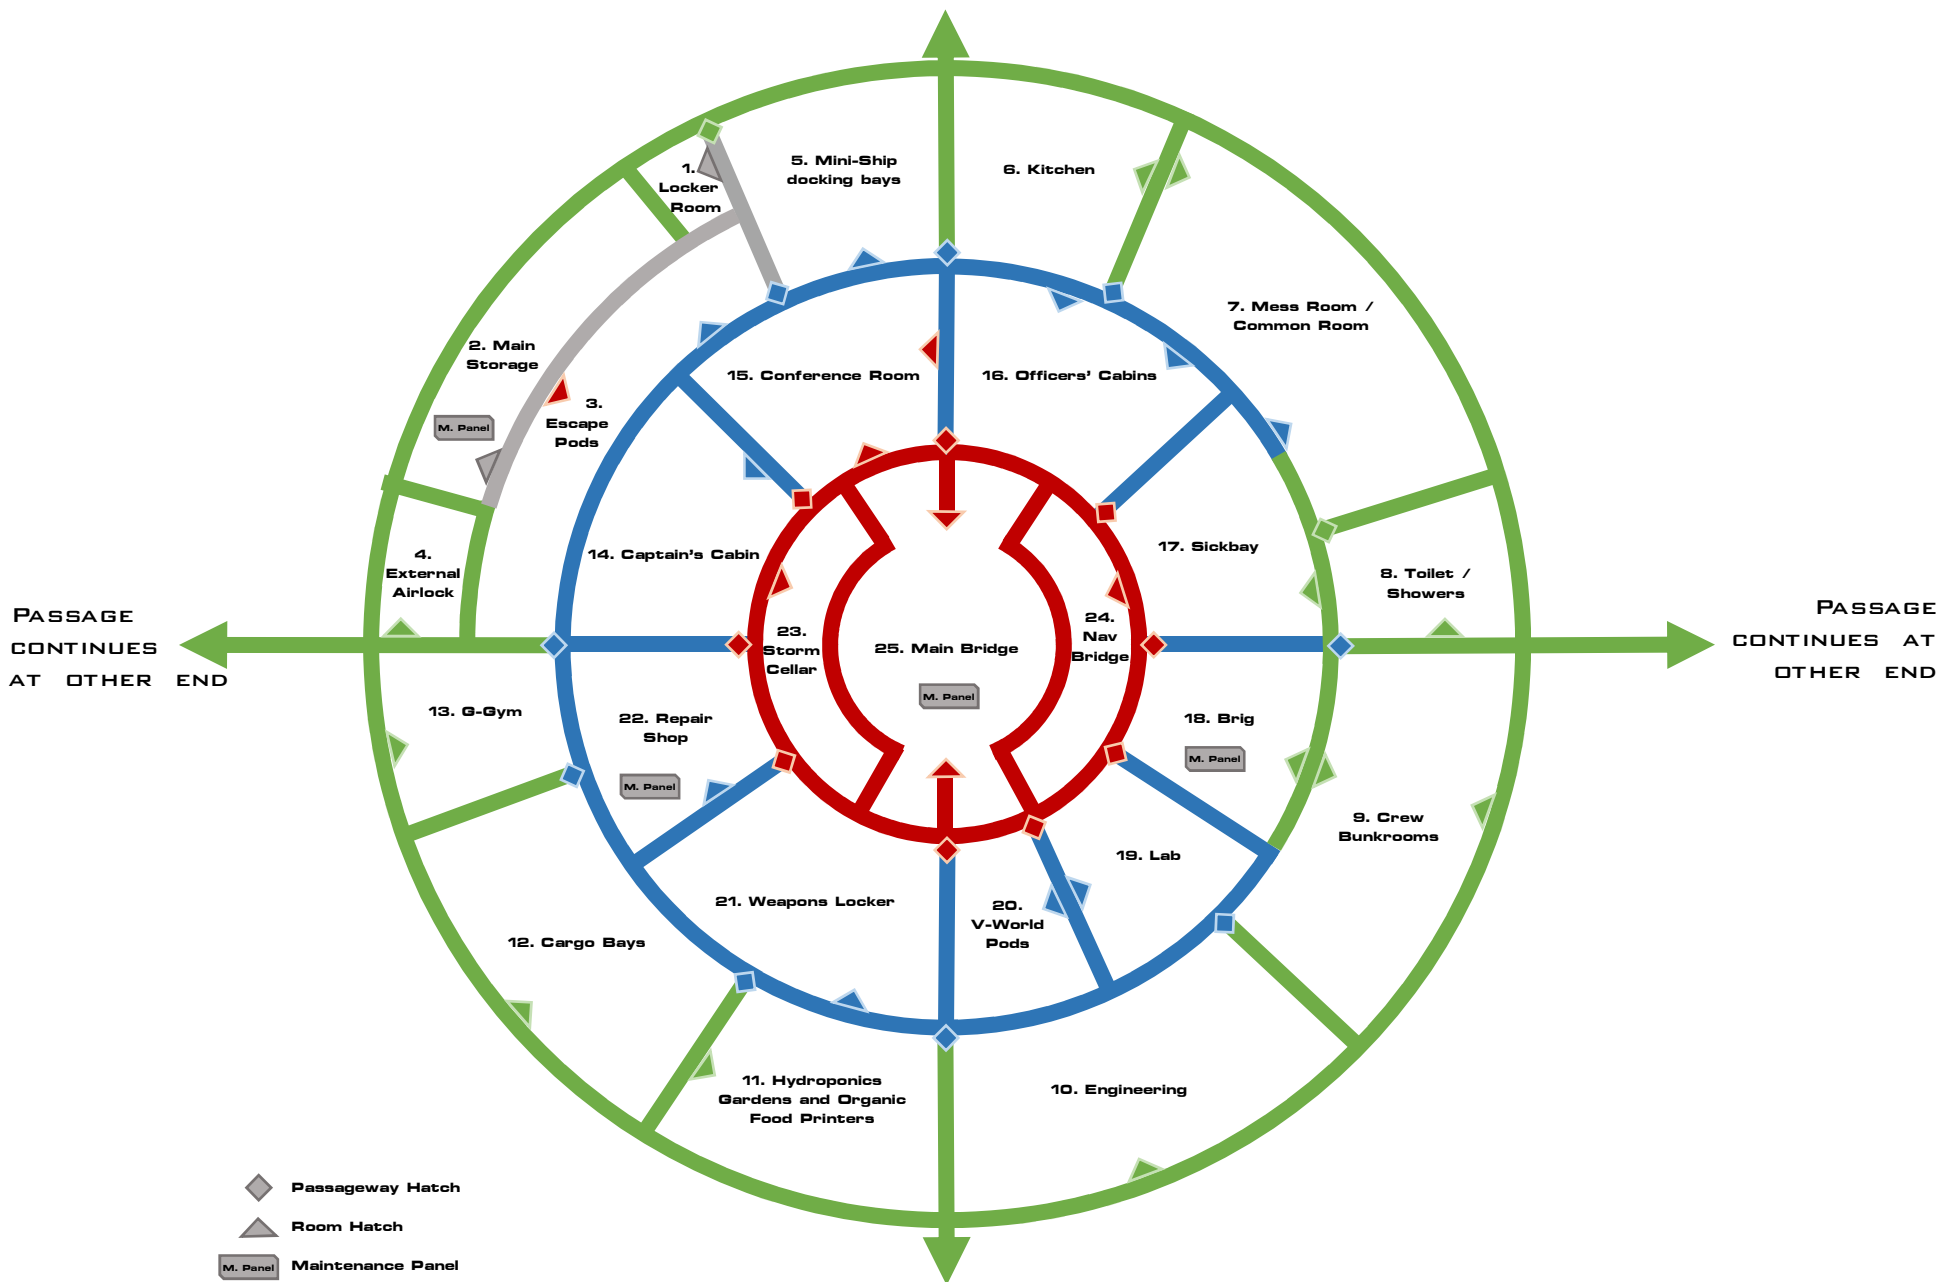

LEGEND

- Settled Star System
- Space Station / Human Outpost
- Uninhabited Star System
- Main Route (Stellar Communication Network)
- Secondary Route
- Dead-end Route
- Secret Route

SEVEN WORLDS

LEGEND

- Settled Star System
- Space Station / Human Outpost
- Uninhabited Star System
- Main Route (Stellar Communication Network)
- Secondary Route
- Dead-end Route
- Secret Route

SEVEN WORLDS

PASSAGE CONTINUES
AT OTHER END

PASSAGE CONTINUES AT OTHER END

PASSAGE CONTINUES AT OTHER END

PASSAGE CONTINUES
AT OTHER END

- ◆ Passageway Hatch
- ▲ Room Hatch
- M. Panel Maintenance Panel

PASSAGE CONTINUES
AT OTHER END

PASSAGE CONTINUES
AT OTHER END

PASSAGE CONTINUES
AT OTHER END

PASSAGE CONTINUES
AT OTHER END

PASSAGE CONTINUES
AT OTHER END

THE PSION PRIDE: COMPUTER SYSTEMS

Main Bridge

of the Battleship *Psion Pride*