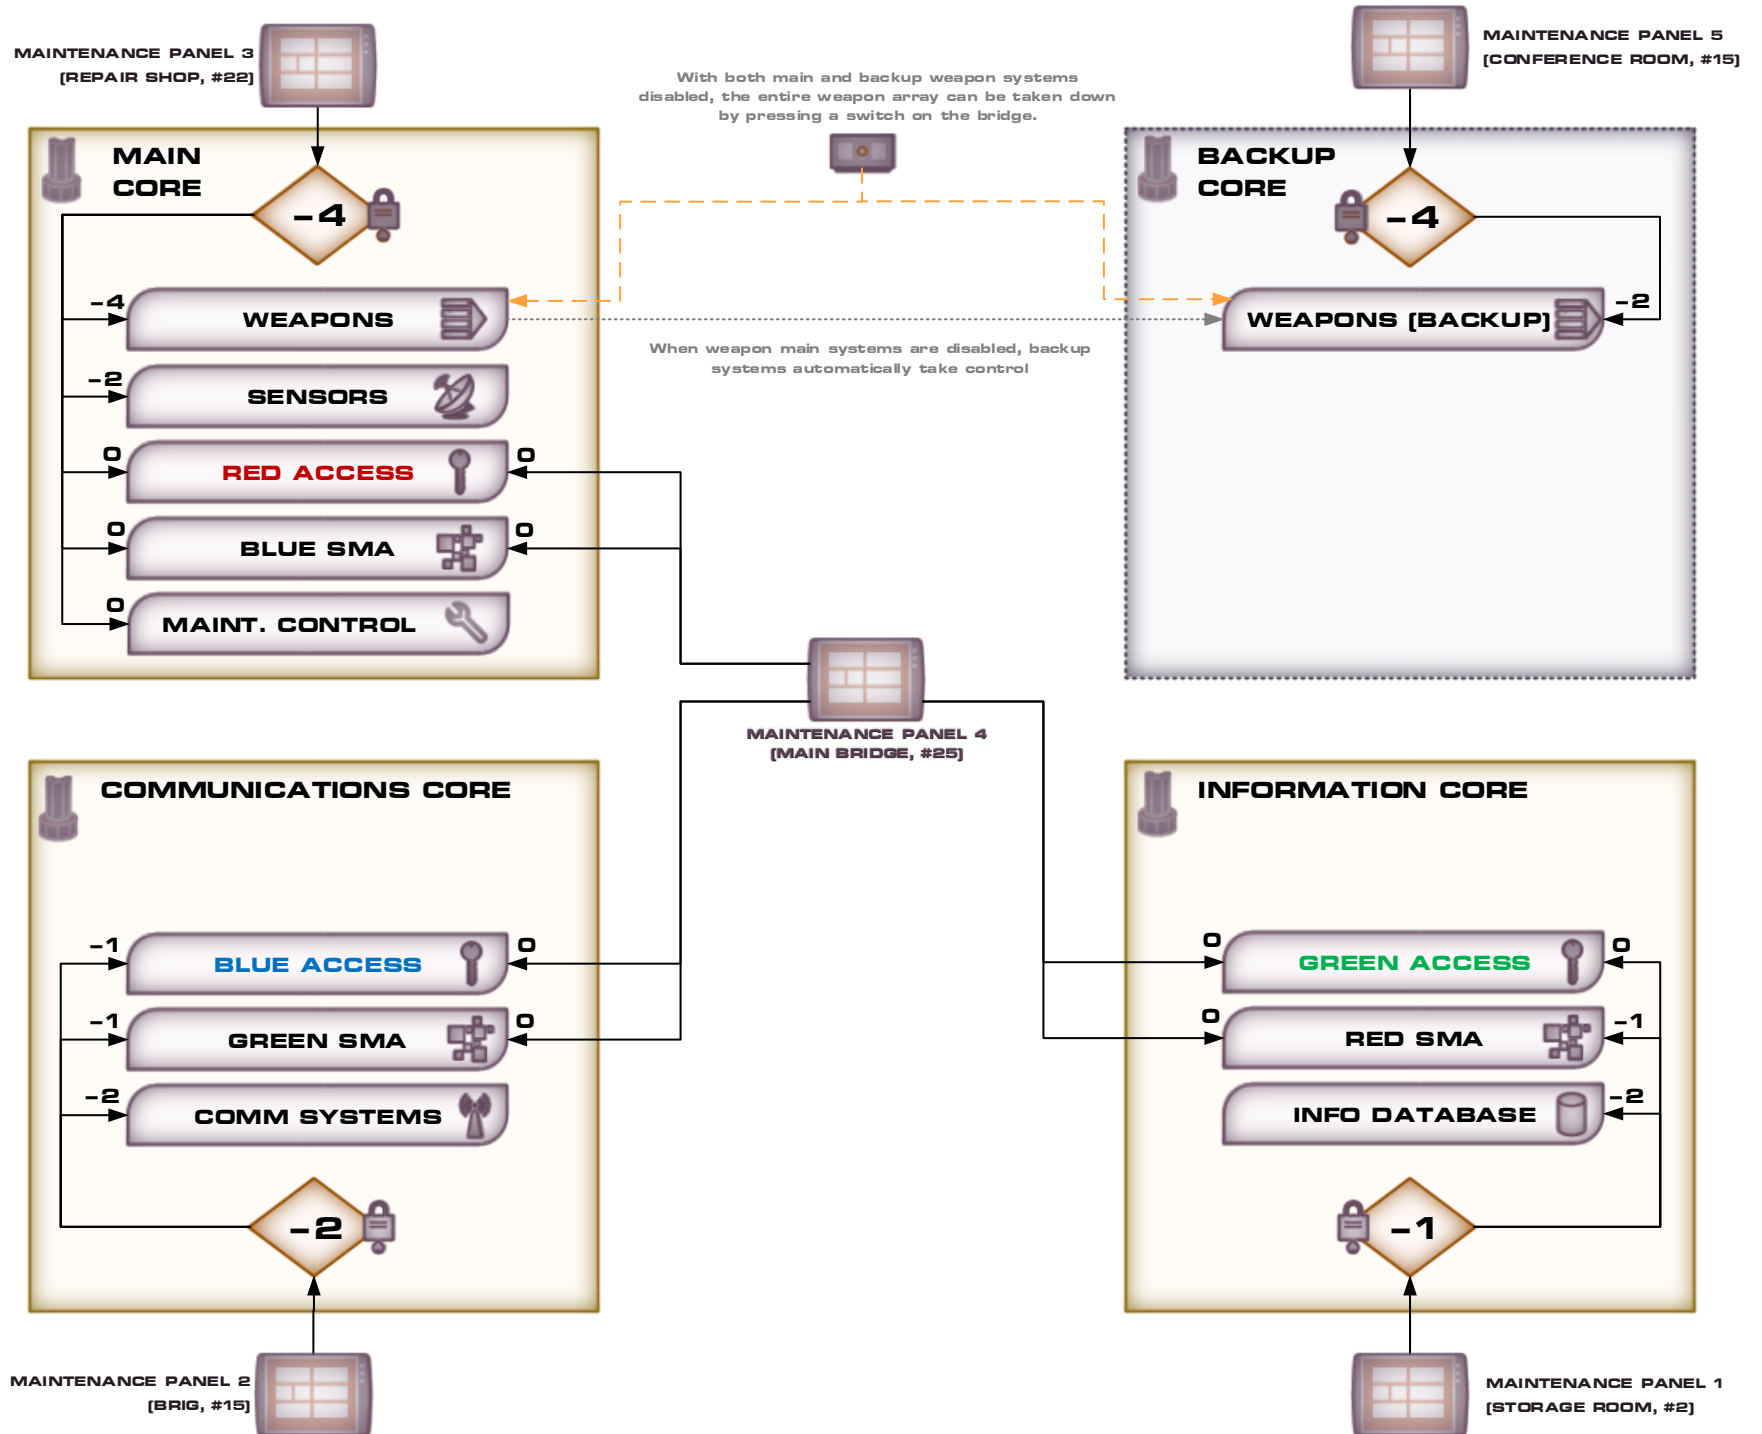

LEGEND

- Settled Star System
- Space Station / Human Outpost
- Uninhabited Star System
- Main Route (Stellar Communication Network)
- Secondary Route
- Dead-end Route
- Secret Route

SEVEN WORLDS

LEGEND

- Settled Star System
- Space Station / Human Outpost
- Uninhabited Star System
- Main Route (Stellar Communication Network)
- Secondary Route
- Dead-end Route
- Secret Route

SEVEN WORLDS

PASSAGE CONTINUES
AT OTHER END

PASSAGE CONTINUES AT OTHER END

PASSAGE CONTINUES AT OTHER END

PASSAGE CONTINUES
AT OTHER END

- ◆ Passageway Hatch
- ▲ Room Hatch
- M. Panel Maintenance Panel

PASSAGE CONTINUES
AT OTHER END

PASSAGE CONTINUES
AT OTHER END

PASSAGE CONTINUES
AT OTHER END

PASSAGE CONTINUES
AT OTHER END

PASSAGE CONTINUES
AT OTHER END

THE PSION PRIDE: COMPUTER SYSTEMS

Main Bridge

of the Battleship *Psion Pride*