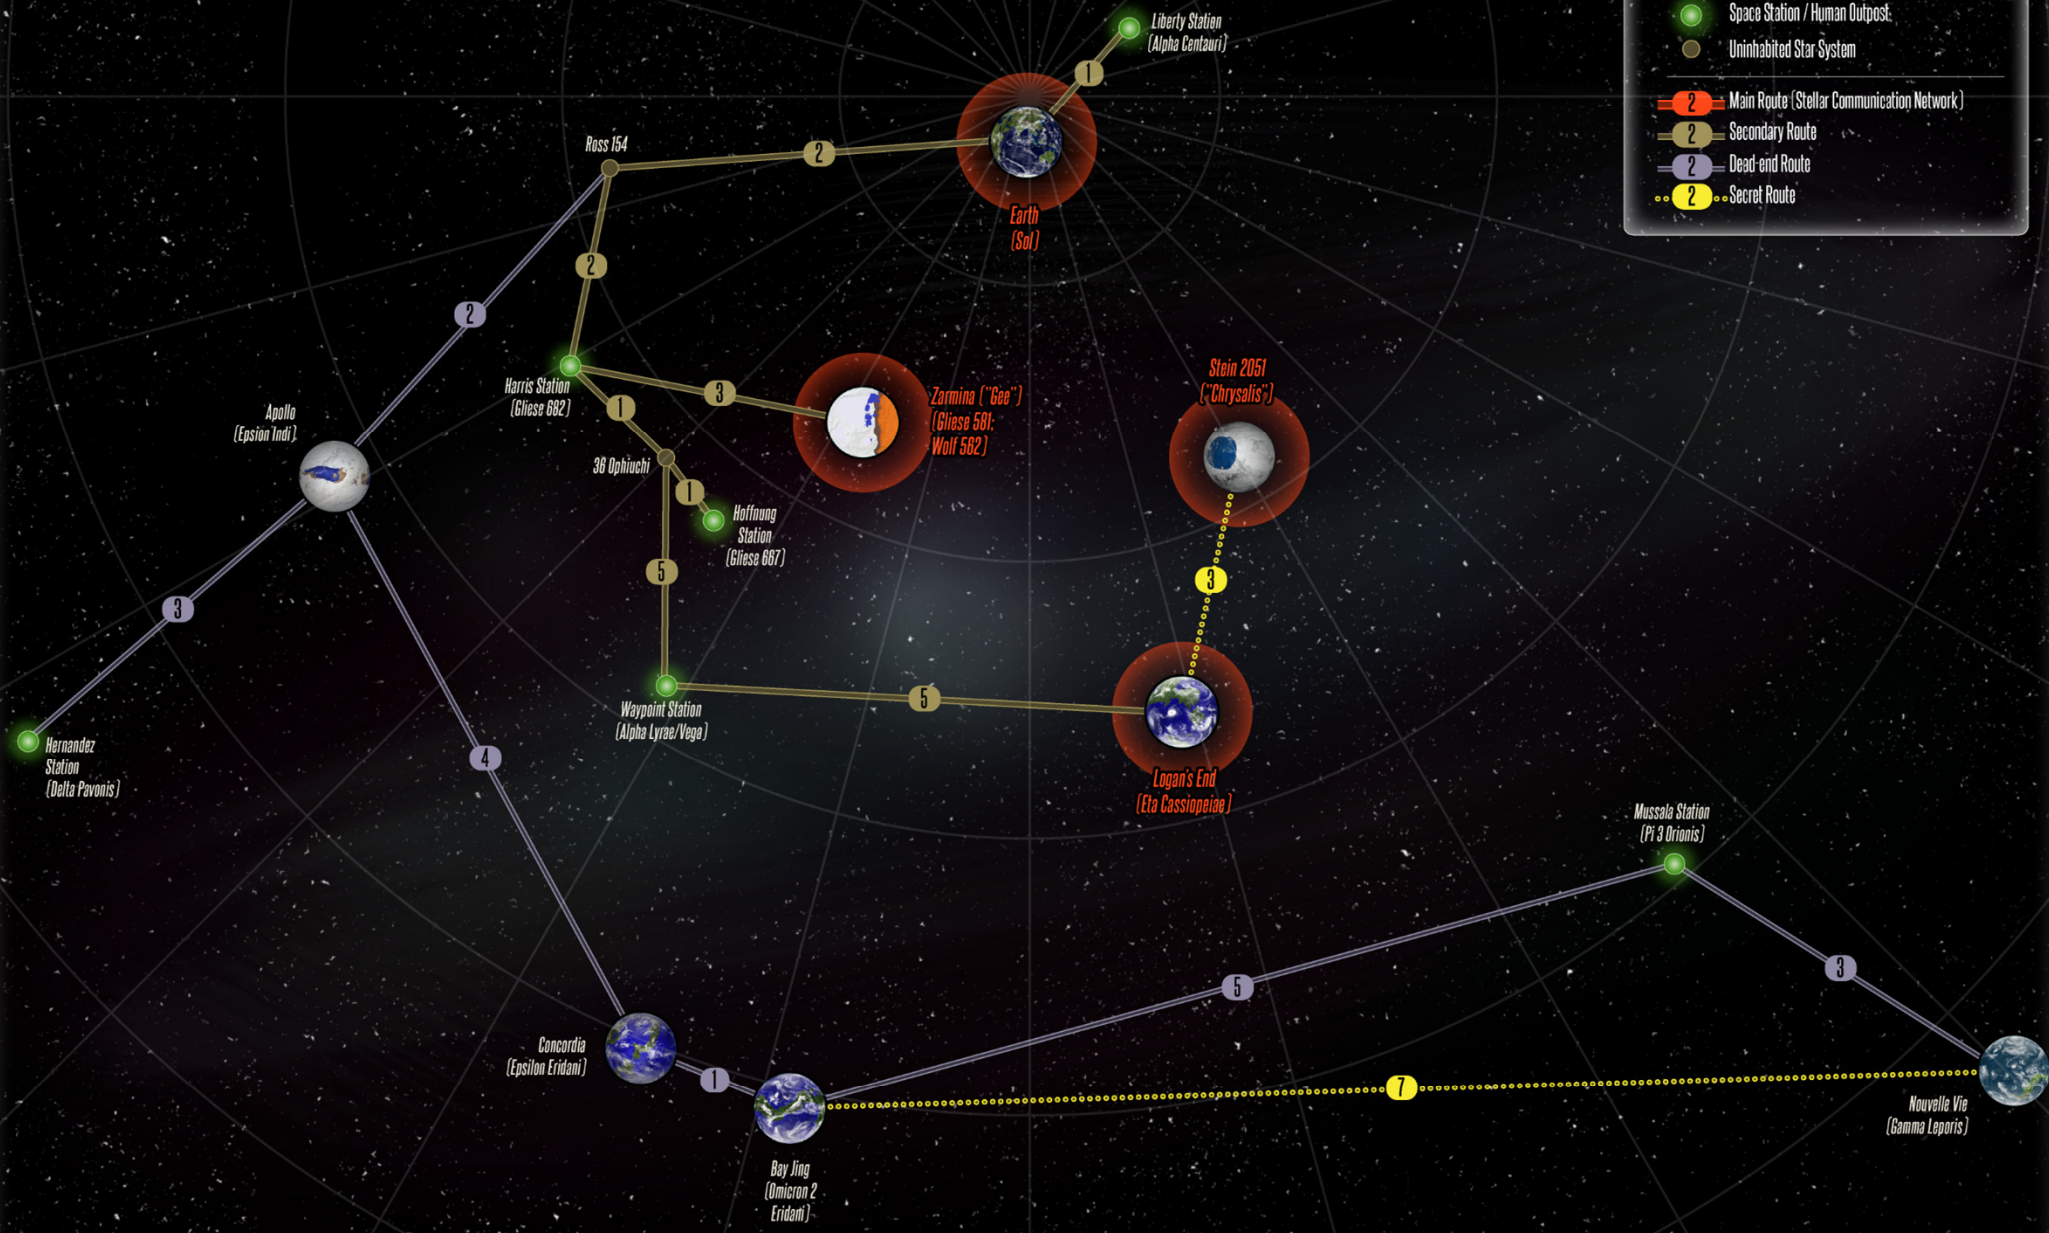

LEGEND

- Settled Star System
- Space Station / Human Outpost
- Uninhabited Star System
- Main Route (Stellar Communication Network)
- Secondary Route
- Dead-end Route
- Secret Route

SEVEN WORLDS

LEGEND

- Settled Star System
- Space Station / Human Outpost
- Uninhabited Star System
- Main Route (Stellar Communication Network)
- Secondary Route
- Dead-end Route
- Secret Route

SEVEN WORLDS

PASSAGE CONTINUES
AT OTHER END

PASSAGE CONTINUES AT OTHER END

PASSAGE CONTINUES AT OTHER END

PASSAGE CONTINUES
AT OTHER END

- ◆ Passageway Hatch
- ▲ Room Hatch
- M. Panel Maintenance Panel

PASSAGE CONTINUES
AT OTHER END

PASSAGE CONTINUES
AT OTHER END

PASSAGE CONTINUES
AT OTHER END

PASSAGE CONTINUES
AT OTHER END

PASSAGE CONTINUES
AT OTHER END

THE PSION PRIDE: COMPUTER SYSTEMS

Main Bridge

of the Battleship *Psion Pride*